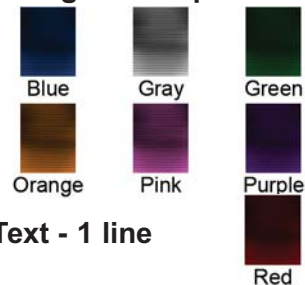

Sizes:
wallet, 4x5, 5x7, 8x10,
11x14 & 16x20

x on-line x off-line

Background Options: