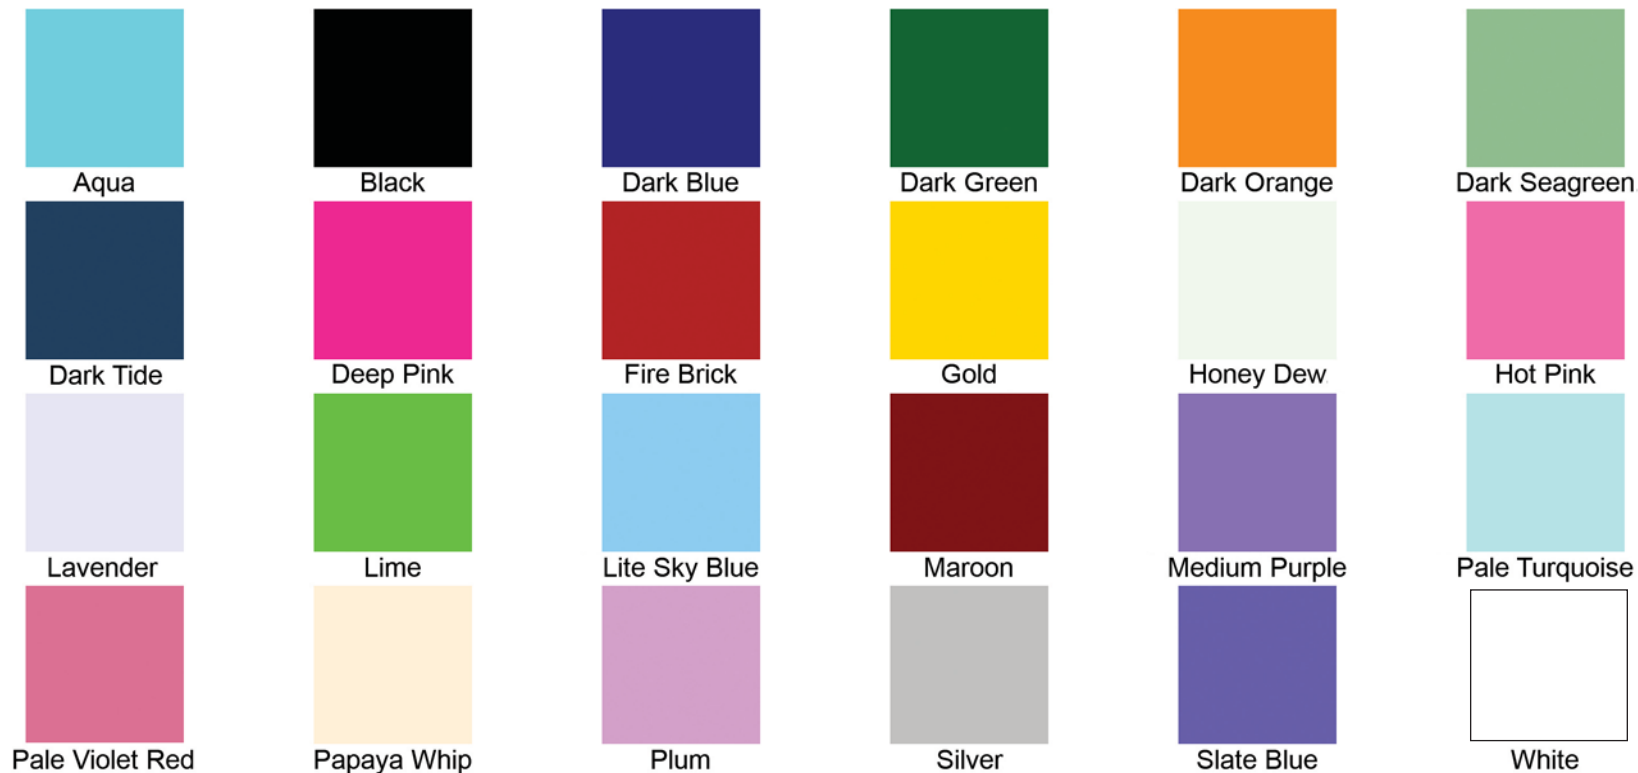

# ULTRA·Pics

Background color samples for all Ultra-Pics listed with 24 solid color backgrounds. **NOTE:** Colors and templates shown are offset representations of photographic colors. Actual colors on prints may vary slightly.