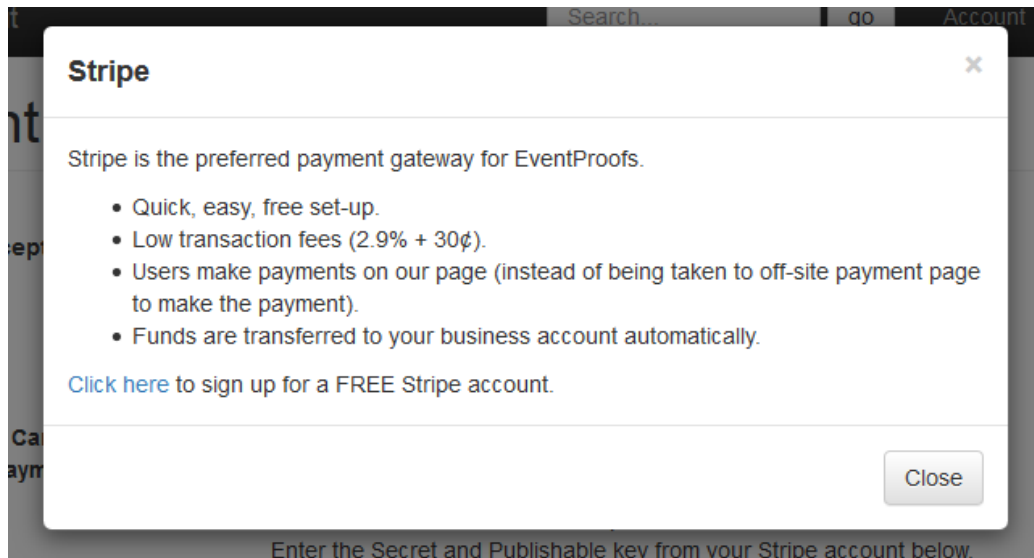

You **must use live keys** for customers to be charged and auto fulfillment orders to be processed automatically.

Stripe Secret Key :

Stripe Publishable Key:

✓ Update

To setup Stripe, click on the “?”

Sign up for a Stripe account by clicking on the “Click here”.

Once you are taken to Stripe.com, fill out all the appropriate information and make sure you Activate your Account.

Once your account is active, you will need to copy over the API keys. These are the Secret Key and Publishable keys that link EventProofs to your banking information so you can receive online payments from customers.