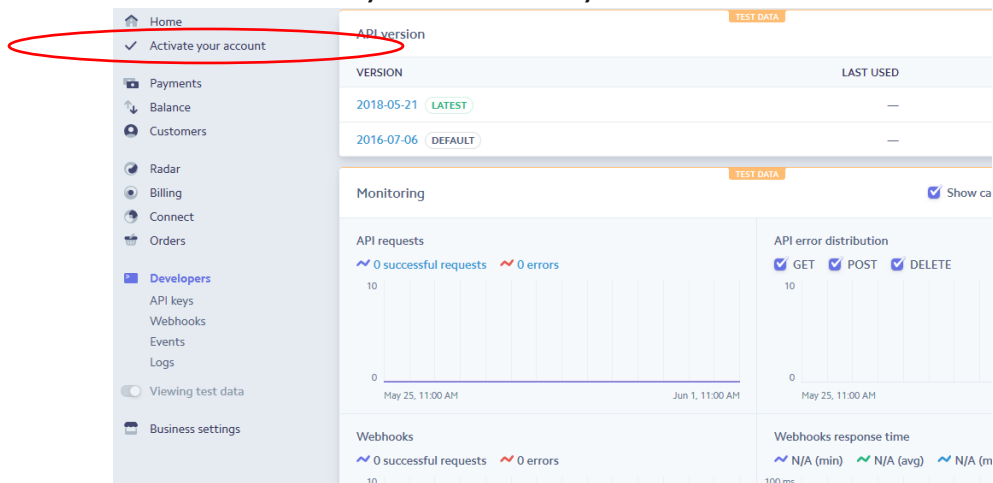

You **must use live keys** for customers to be charged and auto fulfillment orders to be processed automatically.

Stripe Secret Key :

Stripe Publishable Key:

✓ Update

To setup Stripe, click on the “?”

Sign up for a Stripe account by clicking on the “Click here”.

Once you are taken to Stripe.com, fill out all the appropriate information and make sure you Activate your Account.

Once your account is active, you will need to copy over the API keys. These are the Secret Key and Publishable keys that link EventProofs to your banking information so you can receive online payments from customers.